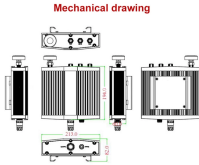

Available in aluminum, stainless, and carbon steel like every JES product, our cable management systems vary in height and configuration to create invaluable efficiency behind your enclosures.