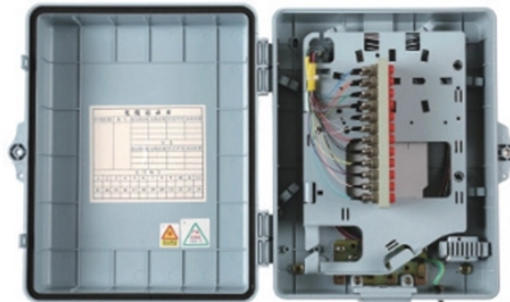

Kenya Access Switch 400G

Kenya Access Switch 400G

Manual switch between 2 sources on load. Between two loads, use emergency breaking Isolating downstream loads safely for maintenance purposes.

We sell networking devices including gateways, routers, network bridges, modems, wireless access points, networking cables, line drivers, switches, hubs, and repeaters.