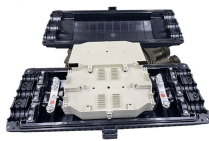

## L-shaped support for mesh cable trays

The electro zinc-plated wire mesh cable tray L-shaped wall bracket is an ideal solution for neatly routing and organizing cables. Its design is available with many accessories to help fit your installation needs.

The NavePoint electro zinc plated wire mesh cable tray L-shaped wall bracket is the practical solution for neatly routing and organizing cables. The L-Shaped Wall Bracket offers the ...

This L-shaped bracket allows you to mount sections of cable tray along the wall of your data center, network closet or industrial space to extend your cable management application.

The electro zinc-plated wire mesh cable tray L-shaped wall bracket is an ideal solution for neatly routing and organizing cables.

NavePoint electro zinc plated Wire Mesh Cable Tray L-Shaped Wall Bracket is the ideal solution for neatly routing and organizing cable. It offers the perfect solution for mounting and securing wire ...

The L-shaped wall bracket provides a great way to mount and secure the wire mesh cable tray to the wall. This ShowMeCables's L-shaped wall bracket is in stock and ready to ship the same day.

Cablofil's Wiremesh Cable Tray concept is based on performance, safety, and economy. These three qualities make the Cablofil Wiremesh Cable Tray system preferred by installers.