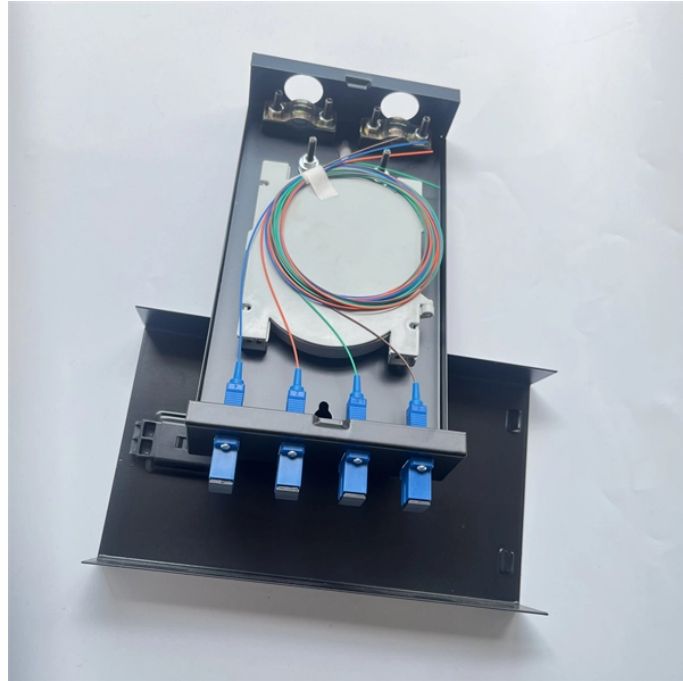

LC Single-Optical Adapter

LC Single-Optical Adapter

A high performance (Mfr. Japan) LC Duplex fiber optic adapter featuring Zirconia ceramic alignment sleeves for precision mating for Single-mode applications. This Standard Footprint adapter with Full ...

LCUPC Fiber Adapters are Pre-Cleaned & Extend LCUPC Optical Cables. Connects SM Simplex or Duplex Cables. Need help?

The L-com FOA-500A-BLK is a versatile Simplex LC to LC Single Mode or Multimode fiber optic adapter, designed for high-performance network applications. Its low-profile, no flange design allows ...

The Cable Matters LC to LC Duplex OS2 Single Mode Fiber Optic Adapter provides a simple way to connect OS2 fiber patch cords with LC connectors

LC fiber optic coupler with flange type designed for linking two cables by LC connector, the adapter colored red and green for singlemode, grey for multimode cable according to the connector polish type.

Beyondtech Single mode Fiber Optic LC to FC Simplex Adapter have incorporated mounting clips that provide an easy snap-in installation. They also feature fiber dust caps, which protect them from debris.