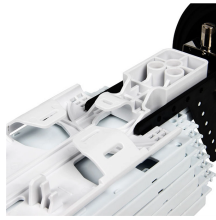

LC Single-Optical Adapter

LC Single-Optical Adapter

A high performance (Mfr. Japan) LC Duplex fiber optic adapter featuring Zirconia ceramic alignment sleeves for precision mating for Single-mode applications. This Standard Footprint adapter with Full ...

LCUPC Fiber Adapters are Pre-Cleaned & Extend LCUPC Optical Cables. Connects SM Simplex or Duplex Cables. Need help?

The L-com FOA-500A-BLK is a versatile Simplex LC to LC Single Mode or Multimode fiber optic adapter, designed for high-performance network applications. Its low-profile, no flange design allows ...

By linking two connectors precisely, fiber optic adapters allow the light sources to be transmitted at most and lower the loss as much as possible. At the same time, fiber optic adapters have the merits of low ...