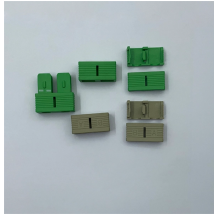

With various lengths and connector options available, our outdoor fiber patch cords provide the durability and flexibility needed for outdoor fiber optic installations.

Ultra Spec Cables LC to LC Outdoor Armored Duplex 9/125 Singlemode Fiber Optic Cable is perfect for indoor, harsh environments where added protection is needed.

Bangun LC to LC Single mode Duplex uniboot fiber patch cords terminated with Foxconn precision ceramic ferrule LC/PC fiber patch cable connectors, insuring low insertion loss (less than 0.15 dB) for ...

LC to LC OM3 10G Multimode Duplex UPC Fiber Patch Cable at the Beyondtech Online Store with the best prices with Free Shipping in the US.

Get low-loss fiber patch cables & cords with various connector options that support fiber optic cabling up to 400G. 100% tested. Customized cables available.