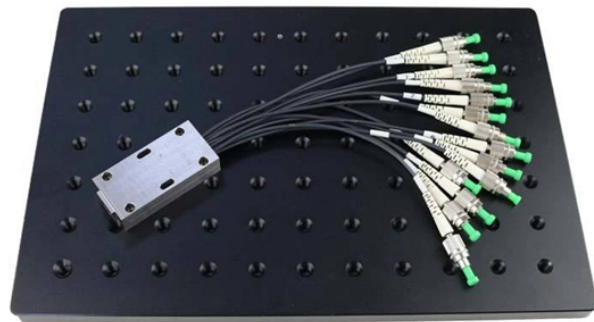

## LED Distribution Box Switch

## LED Distribution Box Switch

Low profile distribution box allows up to four separate light bar chains to run from the same 120-volt source. Integrates an on/off switch for additional convenience.

Explore high-quality power distribution boxes for LED displays. Our selection includes indoor and outdoor solutions, fixed installation, and rental-specific boxes with various power capacities to suit ...

Control your MaxLite plug-and-play LED light bars with ease using the MaxLite distribution box. Designed exclusively for MaxLite systems, this low-profile unit features a convenient ON/OFF toggle ...

Use this rocker switch panel to organize 12 VDC LED light switches ...

Explore Gladiator Lighting's collection of power distribution boxes, engineered to provide reliable, centralized power distribution and protection for lighting systems and electrical installations.

Use this rocker switch panel to organize 12 VDC LED light switches in your boat, truck, RV, UTV, ATV, or car. It's great for work lights, light bars, strobes, and more.