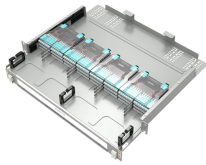

Laos Tray-type Cable Trays Available Now

Laos Tray-type Cable Trays Available Now

At Altawakol NTT, we specialize in providing high-quality cable tray solutions tailored to the specific needs of our clients in Egypt. Our products are designed to meet international standards, ensuring ...

Cable trays are structural support systems designed to hold and manage electrical cables in buildings and industrial environments. They provide a safe and organized way to route power and data cables, ...

Our cable trays are made of first-class stainless steel (AISI 316 and AISI 304) that prevents corrosion and ensures a good level of resistance. Cable trays from SILTEC are available with a length of 3000 ...

Fabricated in numerous styles (wiremesh, ladder, ventilated trough, channel, and solid-bottom) and sizes, cable tray provides the greatest versatility among cable support systems, while offering ...

Straight sections of solid bottom cable trays constructed from single sheet of metal, providing excellent protection from external damage. They are used primarily for intrumental control, ...