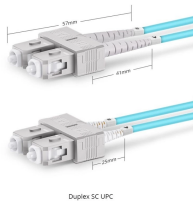

ROHM is the industry's largest producer of laser diodes. The rectilinearity, monochromaticity, coherence, condensation, and pulse response characteristics of laser light allow ...