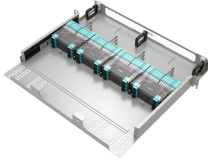

Switch aggregation refers to the concept of consolidating multiple access layer switches into a single aggregation layer switch in a traditional three-tier network design.

Layer 3 aggregation switches that allow enterprises to build scalable, secure, high performance and smart business networks that are fully manageable and support maximum capacity.

Product Overview Build and expand your business's high-speed network with the UniFi Switch Pro Aggregation 28-Port 10G SFP+ Managed Switch from Ubiquiti ...

As the physical part of the aggregation layer, aggregation switches typically play a crucial part in the overall network architecture. So, what exactly is an aggregation switch, and how do you ...

Provides advanced Security ACLs for improved security, traffic control, and QoS, ensuring efficient and optimized networking.

Connect multiple access layer devices for a more versatile network. Interested in learning more? Learn more about the highlights and compatible accessories of the Meraki MS450-12 aggregation switch. ...

A 32-port, Layer 3 switch made for high-capacity 10G SFP+ and 25G SFP28 connections.

GS-6322-24P4X L3 24-Port 10/100/1000T 802.3bt PoE + 2-Port 10GBASE-T + 2-Port 10G SFP+ Managed Switch with Dual Modular Power Supply Slots