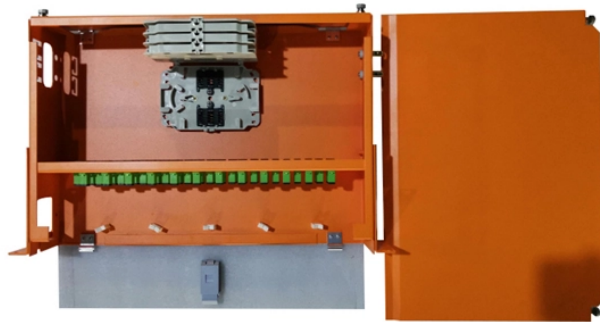

Layer 3 switch for aggregation

Layer 3 switch for aggregation

In carrier networks, Layer 3 switches may be used at metro edge nodes, enterprise leased-line access points, and service aggregation positions. They provide flexible VLAN isolation, policy ...

Switch aggregation refers to the concept of consolidating multiple access layer switches into a single aggregation layer switch in a traditional three-tier network design.

Layer 3 aggregation switches that allow enterprises to build scalable, secure, high performance and smart business networks that are fully manageable and support maximum capacity.

Product Overview Build and expand your business's high-speed network with the UniFi Switch Pro Aggregation 28-Port 10G SFP+ Managed Switch from Ubiquiti ...

As the physical part of the aggregation layer, aggregation switches typically play a crucial part in the overall network architecture. So, what exactly is an aggregation switch, and how do you ...

A 32-port, Layer 3 switch made for high-capacity 10G SFP+ and 25G SFP28 connections.

GS-6322-24P4X L3 24-Port 10/100/1000T 802.3bt PoE + 2-Port 10GBASE-T + 2-Port 10G SFP+ Managed Switch with Dual Modular Power Supply Slots