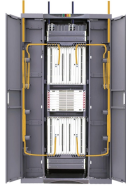

Connect multiple access layer devices for a more versatile network. Interested in learning more? Learn more about the highlights and compatible accessories of the Meraki MS450-12 aggregation switch. ...