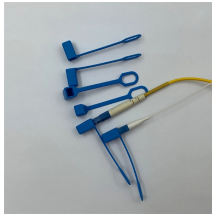

Learn everything about cable tray installation with our complete guide. Discover types, steps, and safety tips for efficient electrical cable management.

We have summarized the precautions for cable tray installation to help customers quickly and correctly install cable trays.