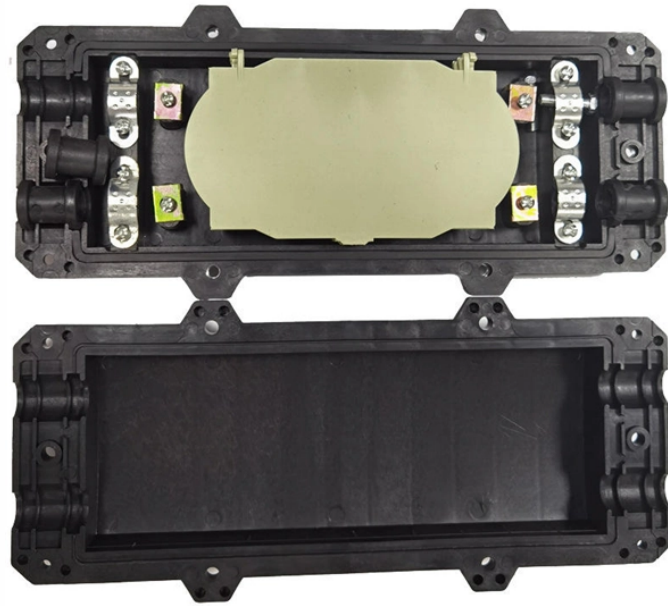

Lebanese Fiber Optic Patch Cord Brands

Lebanese Fiber Optic Patch Cord Brands

Fiber Optic Patch Cables & cords with bend insensitive fiber design that support fiber optic cabling up to 400G. 100% end-face, IL & RL tested

Fiber optic solutions (drawers, panels, connectors...) | Fiber optic patch cords | !

Corning offers the most complete line of connectors and factory-terminated cables, from single-fiber patch cords to high-fiber-count assemblies.

Explore CommScope high-quality fiber patch cords, riser cables, and fiber jumpers. Enhance your network connectivity with our quality solutions.

Find your patch cable easily amongst the 146 products from the leading brands (HUBER+SUHNER, SAB, Ocean Insight, ...) on DirectIndustry, the industry specialist for your professional purchases.