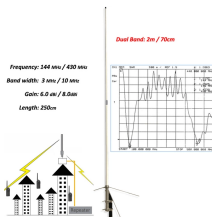

We are one of the leading companies in Lebanon in supplying the electrical market with more than 20 world-class brands such... as Famatel, AVE, IDE, BPT, Vemer, PCE Merz, Telergon CNC and ...

Choose from top brands like Geros and Olan. Shop plastic electrical boxes and Distribution boxes in Lebanon. Waterproof IP65/IP66 enclosures for safe cable protection and electrical installations.