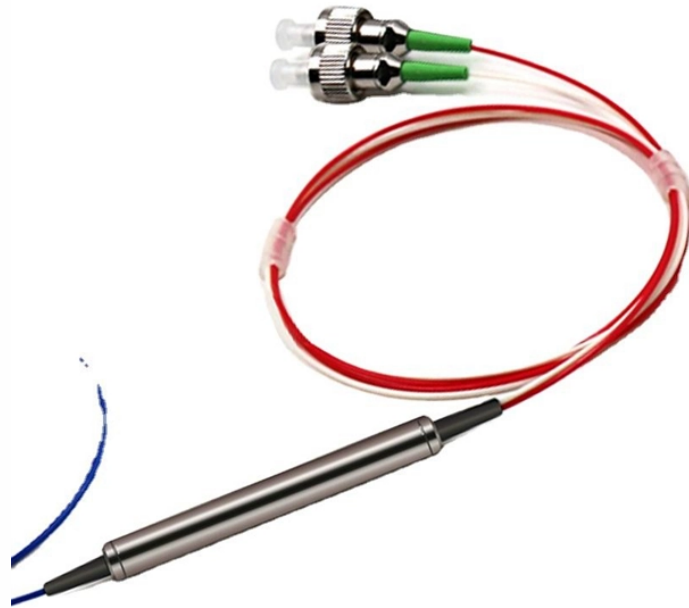

Lebanon PoE Switch 400G

Lebanon PoE Switch 400G

 <p>OEM/ODM CUSTOMIZATION AVAILABLE</p> <p>Full product customization</p> <p>Structure customization</p> <p>Brand customization</p> <p>Packaging design</p>	<p>Below is a detailed breakdown of every PoE switch model HI-GAIN stocks in Lebanon from MikroTik and Ubiquiti UniFi, along with a side-by-side comparison table to help you choose the best fit.</p>
--	--

 <p>Length:40mm Small-end inner diameter:2.0mm Large-end inner diameter:4.3mm Outer diameter:6.7mm</p>	<p>New and used PoE Switches for sale in Moussaitbe on Facebook Marketplace. Find great deals and sell your items for free.</p>
---	---

	<p>Unmanaged Main Ports Speed Uplink Ports PoE Standards Power Supply Advanced Installation</p>
--	---

	<p>A compact 1U 400G switch built for AI clusters, storage fabrics, and high-speed aggregation, featuring four 400G QSFP56-DD ports, dual 10 Gigabit Ethernet, and RouterOS v7.</p>
---	---

	<p>REF. BT-375002 PoE (Power over Ethernet) switch with 10 / 100Mbps, 8 PoE ports and 1 uplink non-POE port and power supply of 24V-100W.</p>
---	---

Delivery All Over Lebanon. A 24-port, Layer 3 switch capable of high-power PoE++ output.