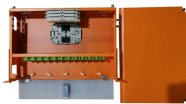

PoE Switches SMB Product Specifically providing wireless network coverage solutions for small and medium-sized enterprises, hotels, and supermarkets.