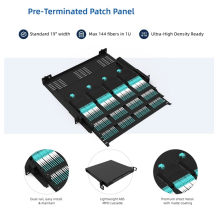

GDR Telecom Site Energy Systems

Leibo Grid Cable Tray

Leibo Grid Cable Tray

Cable trays and baskets are designed to help support and route cable bundles in an organized manner along ceilings or walls. Shop for cable tray systems now.

Wire mesh cable trays offer a versatile solution for supporting and managing cables in a variety of environments. Their open-grid design, material strength, and adaptability make them a preferred ...

The grid structure facilitates cable installation and maintenance. The galvanized grid cable tray compared with the channel cable tray, and perforated cable tray system, has a low weight and less ...