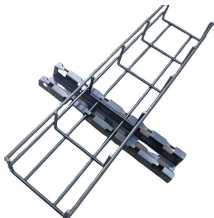

GDR Telecom Site Energy Systems

Leibo Grid Cable Tray

Leibo Grid Cable Tray

Cable trays and baskets are designed to help support and route cable bundles in an organized manner along ceilings or walls. Shop for cable tray systems now.

The Wyr-Grid® Overhead Cable Tray Routing System has been proven to reduce labor costs by 50% when benchmarked against existing wire basket and ladder rack systems.

Tripp Lite's wire mesh Cable Tray System accommodates copper network cables, A/V cables and lightweight cables/cable bundles to reduce cable clutter in data centers, server rooms and other IT ...

These trays, meeting sector-specific needs with a robust structure, feature a covered design, interlocking splicing options, and wire tray structures to facilitate high cable density.

Browse our selection of leibo galvanized cable tray factory to find the perfect solution for your unique requirements.

Wire mesh cable trays offer a versatile solution for supporting and managing cables in a variety of environments. Their open-grid design, material strength, and adaptability make them a preferred ...

The grid structure facilitates cable installation and maintenance. The galvanized grid cable tray compared with the channel cable tray, and perforated cable tray system, has a low weight and less ...