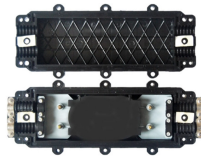

Liechtenstein Drop Fiber Optic Cable G 657A1

Liechtenstein Drop Fiber Optic Cable G 657A1

Carrier-grade FTTH/FTTP drop cable for last-mile connections to homes and businesses. Uses G.657 bend-insensitive fiber (≥ 20 mm install radius) with FRP or steel strength members, optional figure-8 ...

G657A1 Air Blown Optical Fiber Cable ...
Registered Office E 1, MIDC Industrial Area, Waluj,
Aurangabad, Maharashtra, India - 431 136

Special low-bend-sensitivity fiber provides high bandwidth and excellent communication transmission property. Two parallel FRP strength members ensure good performance of crush resistance to ...

This is made by placing 6 fiber cores in the center, placing two parallel FRP reinforcing members on both sides, and extruding black LSZH sheaths. An additional 1.0 mm phosphated steel wire is added ...

This type of FTTH Drop Cable is a great solution for FTTH projects due to its excellent performance characteristics in terms of low insertion loss, low back reflection loss, and high temperature stability.