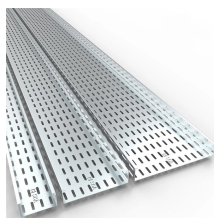

Liechtenstein Solution Cold Aisle IP68 for Data Centers

Liechtenstein Solution Cold Aisle IP68 for Data Centers

Adapt Versatile Aisle Containment Solutions for Both New and Existing Data Centers. Cool Shield™ products provide customers with versatile, turnkey aisle containment systems for new or existing ...

Aisle containment ceilings, walls and end of row doors are designed to help maintain optimal operating temperature in server rooms and data centres in order to lower data centre energy demands and ...

Door and roof components separate hot and cold air in the data centre. Such a separation is pivotal to increasing the efficiency of climate control technology. It may be used as a hot or cold aisle ...