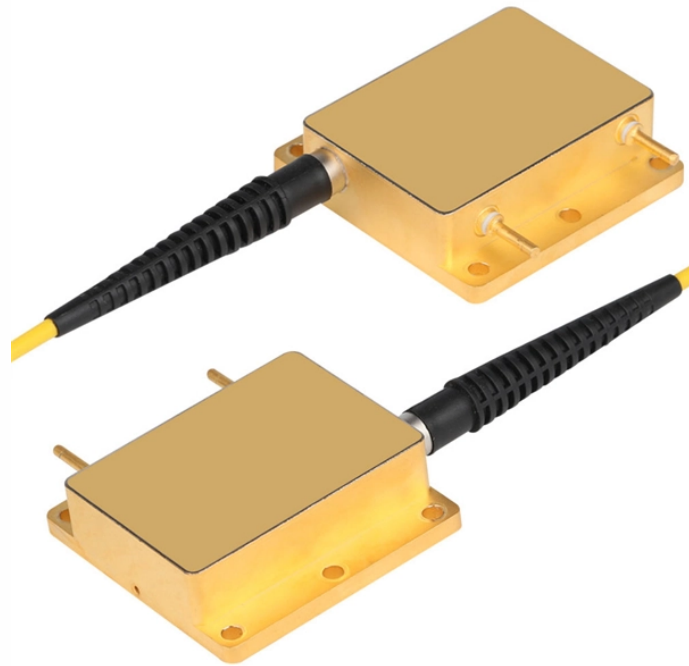

Liechtenstein Solution Cold Aisle IP68 for Data Centers

Liechtenstein Solution Cold Aisle IP68 for Data Centers

Adapt Versatile Aisle Containment Solutions for Both New and Existing Data Centers. Cool Shield™ products provide customers with versatile, turnkey aisle containment systems for new or existing ...

THE GREEN GRID: ASHRAE Data Center Cooling Guidelines: Developed in collaboration with ASHRAE, this document provides best practices for data center cooling, including hot and cold aisle ...

Cold Aisle Containment or CAC is a proven, relatively easy to deploy solution for effectively managing airflow within a data centre. A CAC system surrounds the cold aisle and it keeps cold supply air ...

Door and roof components separate hot and cold air in the data centre. Such a separation is pivotal to increasing the efficiency of climate control technology. It may be used as a hot or cold aisle ...