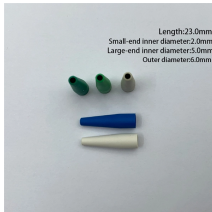

Find Litter Boxes & Covers at Wayfair. Enjoy Free Shipping & browse our great selection of Litter Boxes Furniture, Litter Box Enclosures and more!