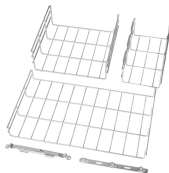

You're better off "not" using a J-box behind the fixture since if you did install one you'd probably have to pull a big honkin hole in your fixture to provide access to it.