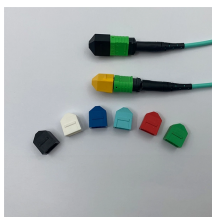

Cable Tray Technical Guide A practical guide to product selection and installation This guide for engineers and installers has been developed by ABB as a practical reference regarding cable tray ...