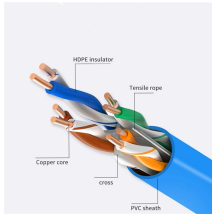

Lighting Cable Tray Installation

Lighting Cable Tray Installation

Here is a step-by-step guide on how to install a standard metal cable tray system (e.g., ladder or perforated type). Before starting, ensure you have the correct personal protective ...

This guide covers the critical steps, from selecting the right electrical cable tray and performing accurate cable fill calculations to managing a safe cable pull through and ensuring all bonding and grounding ...

Some of these criteria include the required load that the cable tray must support, the distance between the cable tray supports, and ease of handling and installation.

Step-by-step cable tray and conduit installation method with safety, quality and inspection procedures as per IEEE standards.

The Ladder Tray features light, rugged, tubular steel construction. It is designed for mechanical support and strain relief in long runs of cable and creates a smooth gradual bend for cable.

Learn how to install cable trays for large-scale projects with our professional, step-by-step guide covering industry standards, safety protocols, and efficient routing techniques.