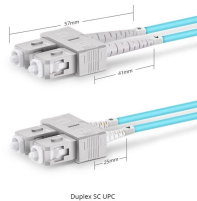

GDR Telecom Site Energy Systems

Lighting Terminal Box

Lighting Terminal Box

Find electrical and lighting junction boxes in various amperages to suit different applications. We stock standard electrical boxes in 5A to 30A with 3 to 6 terminals.

Midwest offers a full line of terminal boxes for 240 volt single phase and three phase, and three phase 600 volt ratings to meet your application requirements.

Price and other details may vary based on product size and color. Need help?

Junction Boxes 3121 Signal-Stat, 7-Port, 7 Terminal, Black Plastic, Surface Mount, Junction Box 50400 Super 50, 8-Port, 8 Terminal, Grey/Black Plastic, Surface Mount, Junction Box, Kit 50400-3

Get weatherproof junction boxes for landscape lights, outdoor fixtures, and underground cable connections. Protective enclosures for reliable electrical safety.

The Q-mini-J is a UL Listed, mini lighting junction box for indoor or outdoor use. Rated for 14-22AWG wire and up to 5A of current.

Contact Us

For more information, pricing, or custom energy solutions, please contact us: