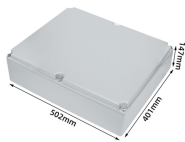

Midwest offers a full line of terminal boxes for 240 volt single phase and three phase, and three phase 600 volt ratings to meet your application requirements.

Price and other details may vary based on product size and color. Need help?

Explore Gladiator Lighting's selection of junction boxes, designed to provide secure housing and organized electrical connections for commercial, residential, and industrial lighting systems.

Choose from our selection of terminal boxes, including over 4,300 products in a wide range of styles and sizes. Same and Next Day Delivery.

Get free shipping on qualified Light Fixture Boxes & Brackets products or Buy Online Pick Up in Store today in the Electrical Department.

Our Outdoor Wire Terminal Box is perfect for safe wire connections in outdoor environments. Thanks to their IP65 rating, they are safe for home, garden, and exterior lighting projects subject to moisture ...