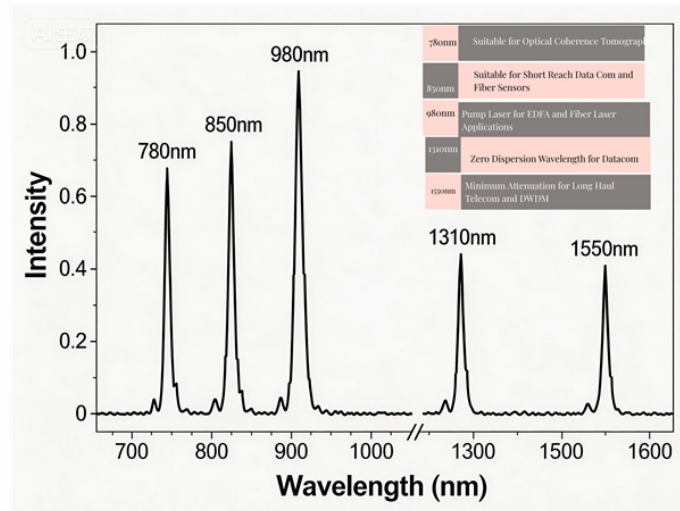

Lighting distribution box ztap

Lighting distribution box ztap

Electrical tap box perfect for field connections with lug configurations that range from 400A to 3000A. Enclosures can be nema 1, 3r, 12, or 4x stainless steel.