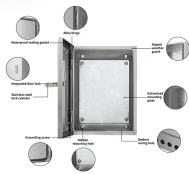

Explore our range of lithium-ion cabinets, meticulously engineered with cutting-edge fireproof battery storage technology, ensuring a secure and reliable solution for energy storage.