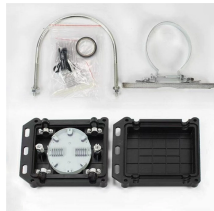

LoRa handheld portable base station

The Cisco QSFP-100G-SR-S Module is a pluggable optical transceiver with a duplex LC connector interface supporting link lengths of 70 and 100 meters on laser-optimized OM3 and ...