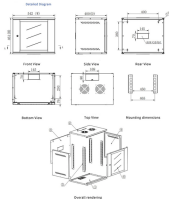

Shop high-speed optical transceivers from Unitekfiber. We offer 100% compatible 40G, 100G, and 400G QSFP-DD modules for data centers. Expert technical ...

Ecloudlight offers a wide variety of 100Gbps QSFP28 module options for national government agencies, enterprise users, and Internet Service Providers (ISPs) applications.