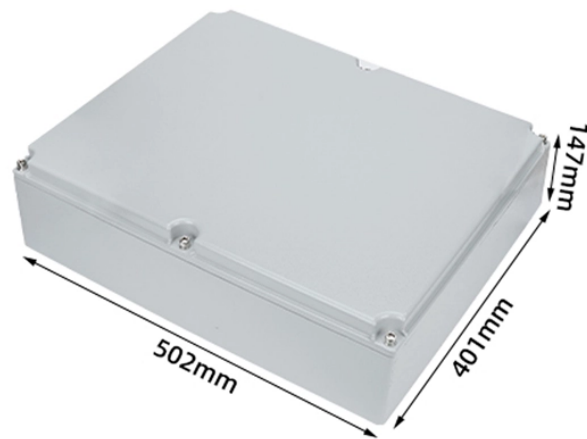

## Low-voltage distribution box klxm

## Low-voltage distribution box klxm

KLX type low-voltage distribution box is suitable for three-phase three wire, three-phase four wire, and three-phase five wire systems with AC voltage of 400V and below in various power industries. Used ...

Streamline your home wiring and media setup with low voltage panel boxes. Browse enclosures designed for easy installation and cooling of enclosed equipment.

With a simple structure, clear labeling, and easy access, the distribution box ensures safe operation, quick maintenance, and reliable protection for low-voltage electrical systems.

What is a Low Voltage Distribution Box? A low voltage distribution box is an essential component used to receive, control, and distribute electrical power within systems operating below 1 kV.

XM type low-voltage distribution box is suitable for industrial and mining enterprises, residential communities and high-rise buildings. It is used for power distribution, lighting and metering in low ...