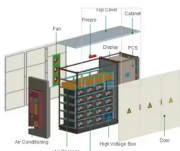

Streamline your home wiring and media setup with low voltage panel boxes. Browse enclosures designed for easy installation and cooling of enclosed equipment.

Power Distribution Box with Low Voltage Protection Compatible with Dewalt 20V Battery, Pre-Installed 3-Way Circuits and Dual USB Charger, Battery Adapter Box for RV Truck Trailer Van Yacht ...

Choose the right low voltage distribution box by matching capacity, safety, and environment to your needs for reliable and efficient electrical protection.

A complete line of low-voltage power distribution equipment, from the service entrance to panel boards, for the building infrastructure market.