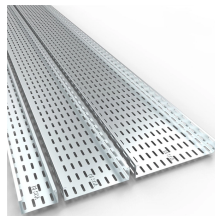

## Luxembourg quote for 12-core optical distribution box

The 12 Port Fiber Distribution Box can connect up to 2 optical cables, providing space for distributors and 12 fuses. It is equipped with 12 SC adapters and can work in outdoor environments.

With a maximum capacity of 12 cores and the ability to accommodate 3 pieces of 8-13mm cables, it provides ample space for your connectivity needs. What sets it apart is the innovative design that ...

fiberolt provides optical distribution frame (ODF) in different size, such as 12/24/48/72/96/144 core, and SC, FC, LC adapter options are available.

With flexible adapter configurations and easy DIN rail installation, this terminal box provides a professional solution for structured cabling and fiber distribution.

FBR-11608 Fiber-Optic Distribution Box, 12-Core is a high quality product by Bud Industries used for electronic enclosure applications.

This box comes with one cable inlet and 12 output port, supporting up to 12-core splice. It is made of engineering plastic that provides mechanical protection for fiber splice and joint; the screw lock ...