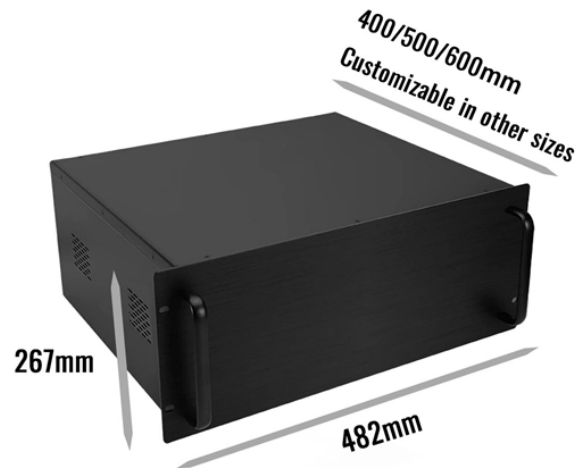

MPO Adapter Module Upgrade Installation Instructions