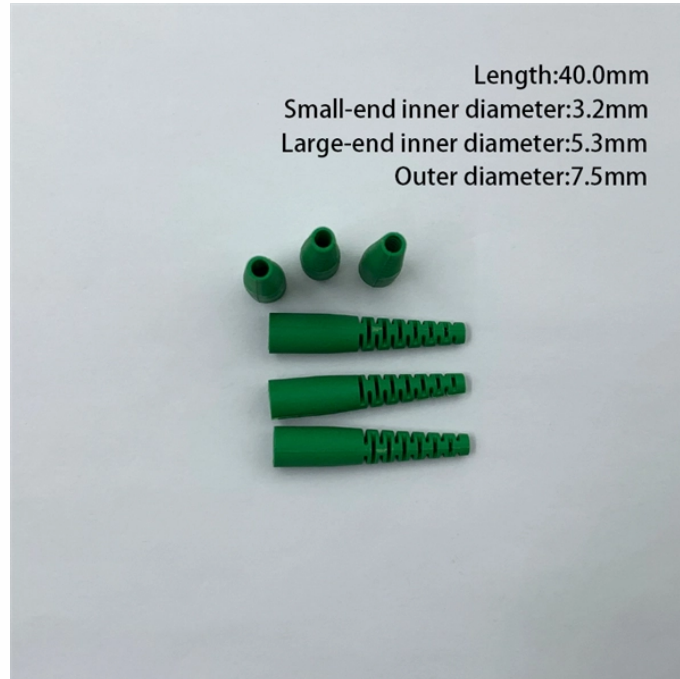

Madagascar Custom Tunable Optical Module SFP