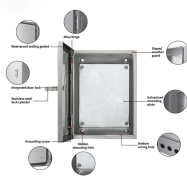

About the item OM3 high-quality duplex optical fibre patch cable/network cable. Ideal for creating optical network connections (optical fibre cable) for gigabit networks.

Madagascar Optical Fiber Patch Cord Industry Life Cycle Historical Data and Forecast of Madagascar Optical Fiber Patch Cord Market Revenues & Volume By Type for the Period 2021-2031

Get low-loss fiber patch cables & cords with various connector options that support fiber optic cabling up to 400G. 100% tested. Customized cables available.

SC/APC to SC/APC Fiber Optic Internet Cable, Armored Single Mode Patch Cable, Fiber Optic Jumper Optical Patch Cord - SIMPLEX - 9/125um - OS1/OS2 Compatible, LSZH White, 1m

Fiber Optic Patch Cord In this category, you will find various duplex and simplex LC/SC/FC/ST/Uniboot LC/MDC fiber optic patchcords, which are used to connect network devices such as switches, ...

We are professional manufacturers with great experience in the industry. We will do our best to ensure our outdoor fiber patch cable in Madagascar products quality and offer our best service.