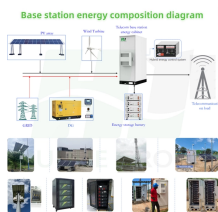

We cater for all sectors of industry in supplying, installing, servicing and maintaining complete Data Centers, UPSs, Automatic Voltage Regulators, Solar Systems, including but not limited to ...