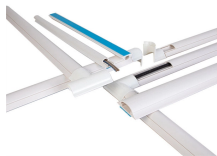

Maldives Cable Tray After-Sales Service

Maldives Cable Tray After-Sales Service

As one of the noteworthy Galvanized Cable Tray Exporters and Suppliers in Maldives, we are right here to serve you as promised. Give our experts a call or drop your enquiry to know more.

Introducing the ACL SAX Medium Voltage Covered Conductor (MVCC) Hear from ACL Cables Managing Director, Mr. Suren Madanayake as he unveils the next evolution in power ...

As one of the noteworthy Electrical Cable Tray Exporters and Suppliers in Maldives, we are right here to serve you as promised. Give our experts a call or drop your enquiry to know more.

At Fahamas Group Pvt Ltd, our mission is to deliver high-quality hardware, electrical items, and home appliances while providing efficient after-sales service to ensure customer satisfaction.

Out of stock JUCE INO HD Cabe Tray Elbow with Cover 1.5mm x 90D MVR 2,070.00 + JUCE GI Rubber Lined Pipe Clamp 1 1/4 Inches (Range: 39-46mm)