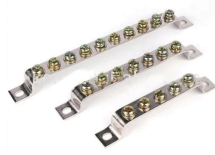

## Maldives High-Quality Cable Tray Prices

Ordering information

NO.	1	2	3	4
Model	F5041	F5042	F51243	F51644
Product name	Patch Panel	Patch Panel	Patch Panel	Patch Panel
Illustration				
HU	1	2	3	4
Maximum number of cores	96	192	288	384
Product size (excluding modules and adapters)	482.6*208.7*43.7mm	482.6*208.7*88.1mm	482.6*208.7*132.5mm	482.6*208.7*177.7mm
Standard color code	RAL9005	RAL9005	RAL9005	RAL9005

Save time and reduce costs with our cable trays that ensure quick installation and seamless transitions around obstacles. Our powder-coated cable trays are built to last, offering exceptional corrosion ...

Find and discover Cable Tray buyers & importers for all products in Maldives, featuring details on their shipment activities, trade volumes, trading partners, and more.

Cable Tray (9"6") SKU: 55555 METAL Model no: GC01-02 Brand: CH& Q ALU: 39507 Color: SILVER Pre-Order Details Specifications ETA: JUNE Order and pay today to benefit from huge savings!! This ...

Out of stock JUCE INO HD Cabe Tray Elbow with Cover 1.5mm x 90D MVR 2,070.00 + JUCE GI Rubber Lined Pipe Clamp 1 1/4 Inches (Range: 39-46mm)