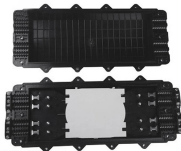

Maldives Plastic Distribution Box Specifications

Maldives Plastic Distribution Box Specifications

Adalpano 18 Module Abs Board Flush Mounted Electrical Distribution Box 365x103x212 mm

In cases where the goods are requested to be delivered to a vessel, details should be filled in "Delivery address" fields provided at check out. Deliveries are carried out within 24 hours of purchase. All ...

Brand Name SIASE Model Number MP06A20-24G/22 Color White Product Name Electrical Distribution Box Material Steel+Plastic Installation type Flush Mount Certificate IEC/EN 60439-3 Color White

State Electric Company Limited (STELCO) wishes to re-tender the Supply of Mini Distribution boxes, Ref no: H-2014/121 as no quotations was received. Interested and eligible parties shall submit their ...

In cases where the goods are requested to be delivered to a vessel, details should ...

Waterproof Distribution Box 595 x 400 x 570mm
Category: Electrical Equipment & Supply Tags:
Distribution Box, Electrical Equipment MVR 750
Add to cart

Adalpano 18 Module Abs Board Flush Mounted Electrical Distribution Box 365x103x212 mm

The Junction Box in the 12 Sizes Selection boasts a waterproof IP65 rating and is primarily aimed at DIY enthusiasts and those seeking durable electrical connection solutions.