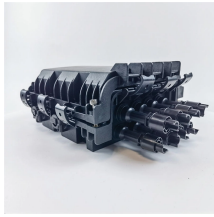

It also provides specifications for MB-ABC, MB-AF, MB-AS, and MB-LF series boxes, listing their lengths, widths, heights, and the number of ways (outlets) they support. All boxes are made of flame ...

Contact Us

For more information, pricing, or custom energy solutions, please contact us:

Website: <https://gdroofing.co.za>

Email: sales@gdroofing.co.za

Phone: +27 72 418 9365

Address: 22 Electron Avenue, Isando, Johannesburg, 1600, South Africa

This document is for informational purposes only. Specifications subject to change without notice.