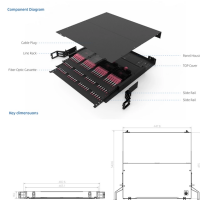

Maldives Plastic Distribution Box Specifications

Maldives Plastic Distribution Box Specifications

Adalpano 18 Module Abs Board Flush Mounted Electrical Distribution Box 365x103x212 mm

In cases where the goods are requested to be delivered to a vessel, details should be filled in "Delivery address" fields provided at check out. Deliveries are carried out within 24 hours of purchase. All ...

Brand Name SIASE Model Number MP06A20-24G/22 Color White Product Name Electrical Distribution Box Material Steel+Plastic Installation type Flush Mount Certificate IEC/EN 60439-3 Color White

State Electric Company Limited (STELCO) wishes to re-tender the Supply of Mini Distribution boxes, Ref no: H-2014/121 as no quotations was received. Interested and eligible parties shall submit their ...

In cases where the goods are requested to be delivered to a vessel, details should ...

Waterproof Distribution Box 595 x 400 x 570mm
Category: Electrical Equipment & Supply Tags:
Distribution Box, Electrical Equipment MVR 750
Add to cart

Adalpano 18 Module Abs Board Flush Mounted Electrical Distribution Box 365x103x212 mm

The Junction Box in the 12 Sizes Selection boasts a waterproof IP65 rating and is primarily aimed at DIY enthusiasts and those seeking durable electrical connection solutions.