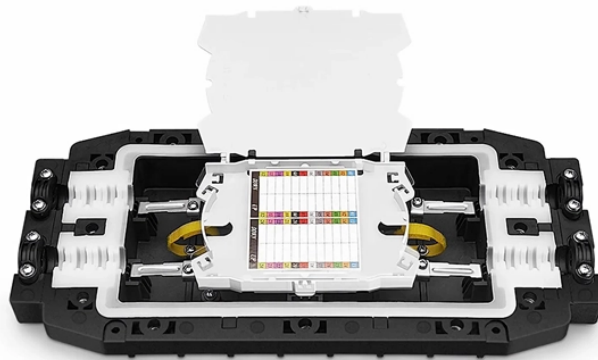

Maldives U-shaped steel cable tray

Maldives U-shaped steel cable tray

Under Desk Cable Management Tray - No-Drill Steel Organizer, Lightweight & Durable, Multi-Compartment Cord * for Office, Kitchen, Home Use - Black, Under Desk Accessory | Modern Cable ...

Cable Tray (9"6") SKU: 55555 METAL Model no: GC01-02 Brand: CH& Q ALU: 39507 Color: SILVER Pre-Order Details Specifications ETA: JUNE Order and pay today to benefit from huge savings!!

Out of stock JUCE INO HD Cable Tray Elbow with Cover 1.5mm x 90D MVR 2,070.00 + JUCE GI Rubber Lined Pipe Clamp 1 1/4 Inches (Range: 39-46mm)

Open-style cable trays promote better airflow around cables, reducing heat build up and improving the overall cooling efficiency of the electrical system. Ladder cable trays have a ladder-like design with ...

This Under Desk Cable Management Tray features a no-drill clamp mount with extended 3.9-inch arms, fitting desks from 0.39 to 3.14 inches thick—including curved and step designs.

Overview Cable manager helps you to keep your cables tidy within your cabinet or Server Rack.