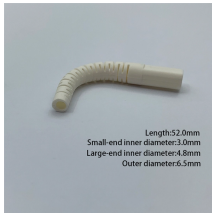

Get an Airbnb for every kind of trip → 8 million vacation rentals → 2 million Guest Favorites → 220+ countries and regions worldwide

New IP40 distribution boxes, new design with great ease of assembly Discover the IP40 distribution boxes of the new GOLD Series specially designed for the tertiary and residential sector.