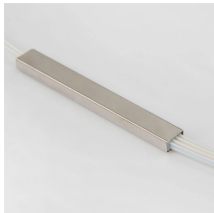

GDR Telecom Site Energy Systems

Mali ODF patch panel 4-core

Mali ODF patch panel 4-core

Constructed from cold-rolled steel or aluminum alloy with electrostatic powder coating, this Rack Mount Fiber Optic Patch Panel ensures superior durability, corrosion resistance, and long-term reliability in ...

The Siemon LightVerse® system includes a range of Fiber Modular Patch Panels, designed to provide users with a flexible solution for deploying fiber optic connectivity in high-density data center and ...

Explore optical distribution frames (ODF) with efficient distributed chassis solutions at CommScope

Discover ODF patch panels and fiber cable reel systems for UAV, tactical, and data center use. Durable, flexible, and built for reliable fiber management.

4 cores fiber optic patch panel, ideal for FTTH applications, offers low price around \$10.35 per unit. Bulk orders are available starting from 1 piece, suitable for wholesale and resale.

Our patch panel offers high-density fiber connectivity in a compact 4RU enclosure, perfect for space-constrained environments. Seamlessly integrate with our FlexCore™ ODF 600mm frames.