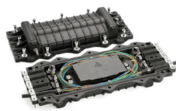

Optimize your network management with our high-density Fiber Optic Patch Panels and ODFs. Available in 1U/2U/4U rack mount and wall mount configurations, supporting SC, LC, FC, and ST ...