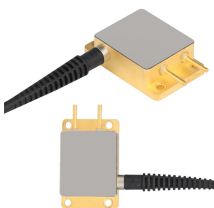

GDR Telecom Site Energy Systems

Mali ODF patch panel 4-core

Mali ODF patch panel 4-core

Constructed from cold-rolled steel or aluminum alloy with electrostatic powder coating, this Rack Mount Fiber Optic Patch Panel ensures superior durability, corrosion resistance, and long-term reliability in ...

The Siemon LightVerse® system includes a range of Fiber Modular Patch Panels, designed to provide users with a flexible solution for deploying fiber optic connectivity in high-density data center and ...

4 cores fiber optic patch panel, ideal for FTTH applications, offers low price around \$10.35 per unit. Bulk orders are available starting from 1 piece, suitable for wholesale and resale.

Our patch panel offers high-density fiber connectivity in a compact 4RU enclosure, perfect for space-constrained environments. Seamlessly integrate with our FlexCore™ ODF 600mm frames.

Fiber Patch Panel 4 Ports Installed 4 Core SC/UPC Coupler with Pigtail terminal ...

Professional fiber optic patch panels (ODF) for FTTH & data centers. High-density solutions available in rack mount, wall mount, and sliding configurations. Support for SC, LC, and ...