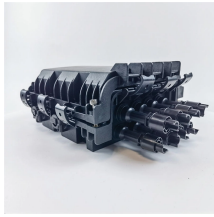

Professional fiber optic patch panels (ODF) for FTTH & data centers. High-density solutions available in rack mount, wall mount, and sliding configurations. Support for SC, LC, and ...

Contact Us

For more information, pricing, or custom energy solutions, please contact us:

Website: <https://gdroofing.co.za>

Email: sales@gdroofing.co.za

Phone: +27 72 418 9365

Address: 22 Electron Avenue, Isando, Johannesburg, 1600, South Africa

This document is for informational purposes only. Specifications subject to change without notice.