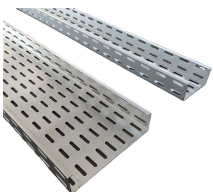

## Mali Retail Fiber Optic Splice Box 24 Cores

The 24 Cores Termination Box is a reliable and cost-effective solution for fiber optic cable splicing and termination. It is designed to protect fiber optic cables from the elements and provide a secure ...

24 Port Fiber Distribution Box is used for splicing and termination between SC/LC optic cables and pigtails and work with the 1:8 PLC splitter to connect drop cables. It can loaded with maximum 2 sets ...

Can orderly store fiber connector and remaining fiber, in which the storage disc ...

Premium Line's 24 port wall mount fiber optic box is designed for direct termination of fibers. The box includes two separate sections: one for the fusion splice trays and one for the cable routing.

Made from imported PPR reinforced plastics, the box offers high strength, corrosion resistance, a mature structure, reliable sealing, and convenient construction.

Can orderly store fiber connector and remaining fiber, in which the storage disc can be up to four layers large capacity and adjusted according to the number of cores connected by the optical cable.