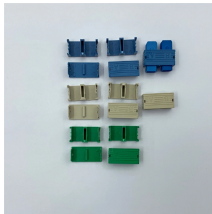

Malta Alloy Cable Tray Accessories

Malta Alloy Cable Tray Accessories

1 Cover for Cable Tray 200mm Pre-Galvanised € 18.71 Store: FBPmalta 3 Cover for Cable Tray 300mm Dipped Galvanised € 32.16 Store: FBPmalta 2 Cover for Cable Tray 300mm Pre-Galvanised € 21.9 ...

Flexible Vertical Wire Management Horizontal Cable Management Trays for Workbenches Horizontal Metal Cable Management Horizontal Plastic Cable Management Horizontal wire box, felt Horizontal ...

Aplus Trunking for Floor is a type of cable management system designed to protect and conceal cables running along the floor. It is 7cm wide, 2cm high, and comes in a 2-meter length.

CABLE TIES VELCRO BLACK 13x230mm 100pcs.

Cable trays are a type of cable management system used to support and organize electrical cables and wires in commercial, industrial, and residential settings. They are typically made of metal, such as ...