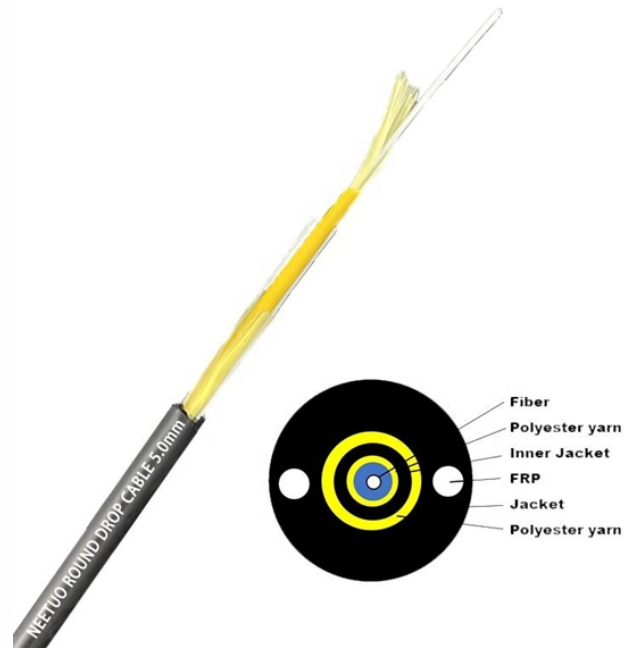

## Malta Fiberglass Cable Tray Production Equipment

## Malta Fiberglass Cable Tray Production Equipment

Enduro fiberglass cable ladder tray is designed specifically to endure the harshest environments and increase operational safety. Our products undergo world-class, on-site, comprehensive testing to ...

Our advanced cable tray production line is engineered to provide automated forming, punching, and cutting processes for various types of cable trays, including perforated, ladder, and solid-bottom trays.

Cable Tray & Mesh Tray. [Read more.](#)

SFSP-INTECH Fiberglass Reinforced Plastic Cable Management System is designed, manufactured, and tested to be installed in most harsh environmental conditions of onshore and offshore facilities ...