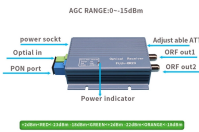

CABLE MANAGEMENT TRAY 24U 150mm PERFORATE €32,25 No Stock CABLE MANAGEMENT TRAY 45U 150mm PERFORATE €30,04 CABLE MANAGEMENT TRAY 42U 150mm PERFORATE ...