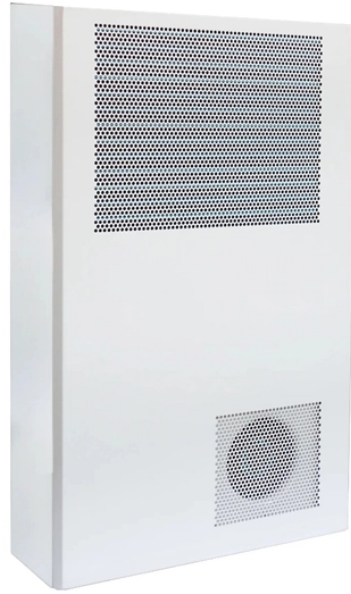

Manual Distribution Box Models and Specifications

Manual Distribution Box Models and Specifications

The clever distribution concept The exclusive compact and modular design of our distribution blocks allows easy installation combined with a great flexibility of use.

Access and download a wide range of Distribution Box PDF user manuals and specifications to enhance your experience.

DC Micro Style Distribution Boxes Four-pin, One Signal per Port Cable Connector Distribution Box Eight-port DC Micro Distribution Box Specifications

Learn how final distribution boards, smart meters, and proper electrical installation design work together to create energy-efficient homes that reduce power waste.

Our Distribution Panels are designed to act as the feeder to smaller temporary power boxes, or are wired for powering large equipment. Either a larger three phase generator or other source may ...