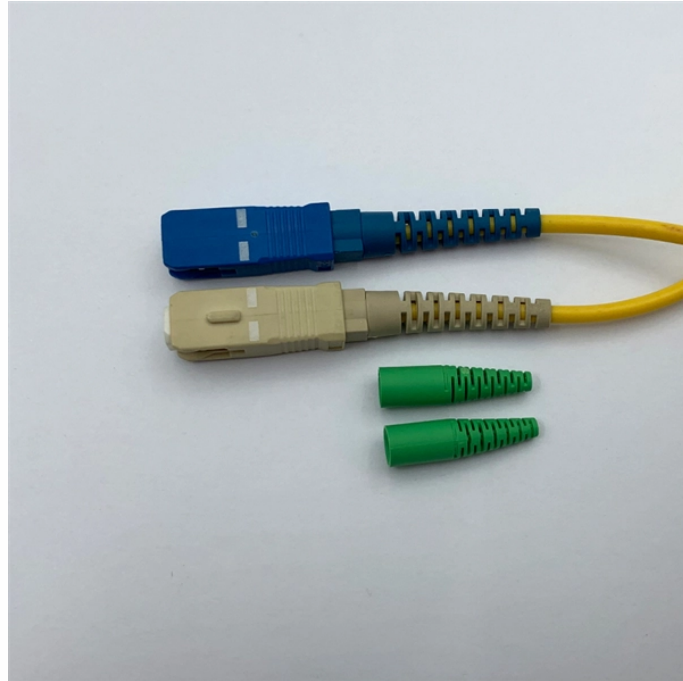

## Mari Trough-type Cable Tray Project

Discover the essential guide to cable tray systems. Learn about ladder, trough, and wire mesh types, key components, and expert installation tips for safe and organized cable management.

A professional guide to trough type cable trays. Explore load capacity charts, installation guidelines, advantages over ladder type, and key selection criteria for your project.

The Ladder Tray features light, rugged, tubular steel construction. It is designed for mechanical support and strain relief in long runs of cable and creates a smooth gradual bend for cable. Rail and stringer ...

Discover the essential guide to cable tray systems. Learn about ladder, trough, and wire mesh types, key components, and expert installation tips ...

Fabricated in numerous styles (wiremesh, ladder, ventilated trough, channel, and solid-bottom) and sizes, cable tray provides the greatest versatility among cable support systems, while offering ...

Our solid bottom trough tray is used to carry smaller instrumentation, data communications, computer, telephone, control and fiber optic cable from one location to another.

Cablofil steel trough trays provide the strength and security required when then need to limit cable access is of primary importance.