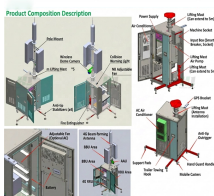

This Standard applies to rigid unplasticized poly (vinyl chloride)* boxes and fittings of the following types that are intended to be installed and used with rigid PVC conduit at a maximum ...

Distribution box material options include steel, aluminum, PVC, polycarbonate, and SMC, each offering unique benefits for safety and durability.