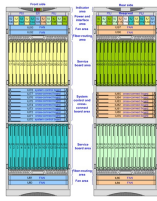

Designed for safety and durability, our range includes solutions for residential, commercial, and industrial electrical setups in Mauritius.