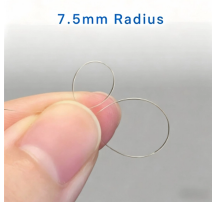

Mauritius 12-core OPGW optical cable

Mauritius 12-core OPGW optical cable

The OPGW consists of an optical unit housed within a stainless steel tube, surrounded by aluminum-clad steel wire and aluminum alloy wire. It has a central stainless steel tube and a layered ...

Features and advantages Prysmian Group provide tailor made and complete full OPGW system (fittings, boxes, ODF, installation services)

The Central Tube Optical Ground Wire (OPGW) is surrounded by single or double layers of aluminum clad steel wires (ACS) or mix ACS wires and aluminum alloy wires, 12 Core OPGW Cable design is ...

Featuring a stainless steel central loose tube, the OPGW fiber optic cable ensures robust protection for the enclosed fibers. Inside, premium G655D single-mode fibers deliver exceptional ...

Two or three stainless steel optical tubes are helically stranded in the inner layer of a multiple-layer cable. The multi loose tube type is designed mostly for very high fiber count requirement over 48 with ...