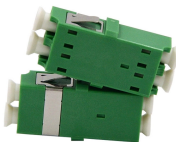

Mauritius Outdoor Power Distribution Box Factory

Mauritius Outdoor Power Distribution Box Factory

Shop high-quality distribution boxes and enclosures for circuit breakers at Electrical.mu. Designed for safety and durability, our range includes solutions for residential, commercial, and industrial electrical ...

Plexo Box RD Diameter 65mm With Rubber Glands - PET-RO65 RS 40.00 Vat incl. Add to basket

Located in Riche Terre, Mauritius, the company offers various affordable equipment and parts for electrical installations, power management systems, construction tools, personal protective ...