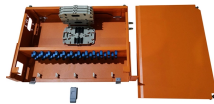

Plexo Box RD Diameter 65mm With Rubber Glands - PET-RO65 RS 40.00 Vat incl. Add to basket

Located in Riche Terre, Mauritius, the company offers various affordable equipment and parts for electrical installations, power management systems, construction tools, personal protective ...