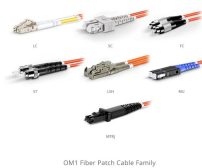

Choose from our selection of wire mesh trays, including over 475 products in a wide range of styles and sizes. Same and Next Day Delivery.