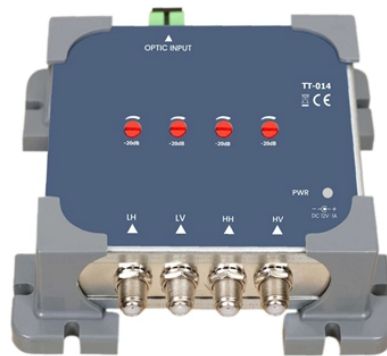

Mesh Cable Tray Polishing Processing Manufacturer