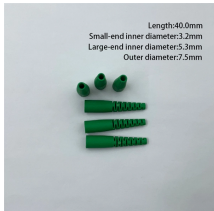

No other cable tray or cable bus manufacturer can match the experience, engineering proficiency or manufacturing capabilities of MP Husky. Our team of knowledgeable and experienced engineers ...