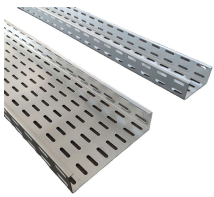

GDR Telecom Site Energy Systems

Metal Grid Cable Tray

Metal Grid Cable Tray

Grid Cable Trays are metal structures designed to support and organize cables. Made from steel or aluminum, they allow proper airflow and easy access for maintenance.

Wire mesh cable trays are open, grid-like systems used to support and organize cables in data centers, industrial settings, and commercial buildings. Their design allows for superior airflow and easy cable ...

What is a Grid Cable Tray? Grid cable tray is a structured cable management system composed of metal mesh panels (usually made of aluminum alloy, stainless steel, or carbon steel) and supporting ...

12 inch wide by 10 inch long wire mesh tray cover eliminates dirt and dust build up on cables field fabricates on site to fit changes in levels Provides physical protection for cables Use built in tabs for ...

WireRun ® Cable Trays can be installed either in a ceiling, in a raised floor or along a wall with brackets, and are easily altered to make turns to complete the path. Made of electro zinc-plated galvanized ...