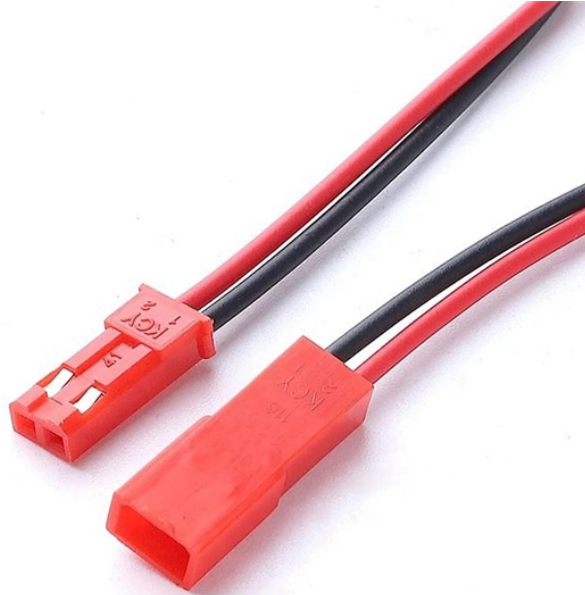

Metal trough type cable tray

Metal trough type cable tray

Selecting the correct cable tray type is not arbitrary—it depends on a combination of cable characteristics, environmental conditions, and installation requirements.

Choose from our selection of cable troughs, including raceway, wire duct, and more. Same and Next Day Delivery.

New from MonoSystems, this versatile cable tray system is available in a broad range of NEMA and CSA load classes. Trough Tray provides overhead protection and concealment for a wide variety of ...

Cablofil steel trough trays provide the strength and security required when then need to limit cable access is of primary importance.

Trough Type Galvanized Cable Tray is a fully enclosed cable management system, typically made of Q235 steel with hot-dip galvanized coating for corrosion resistance. Its rectangular trough shape with ...

Husky Trough Tray is a cable tray consisting of ventilated or solid bottom contained within longitudinal side members. Our solid bottom trough tray is used to carry smaller instrumentation, data ...

Fast installation with dependable support. Everything you need to build a cable management system, including Cablofil wire mesh cable tray, ladder cable tray, prefab assemblies for brand circuit wiring, ...