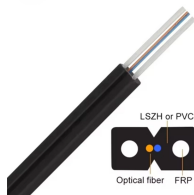

Applying our proven design found in the TNCN product line, we are able to provide long-term highspeed junctions in potentially hazardous locations.