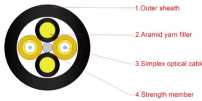

Description Fiber optic splice closures are one of the most important types of equipment for user access points, and junction box fiber optic splice cases are used to protect and distribute data between two ...